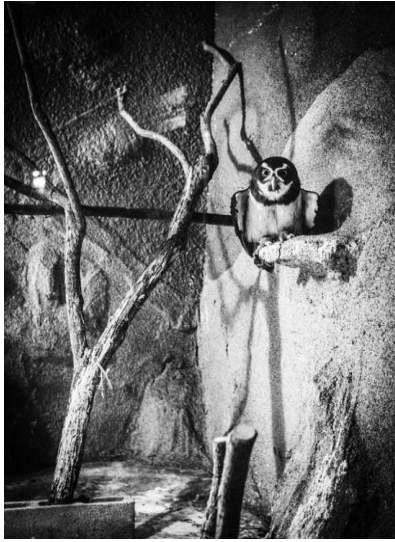

2.

Meg Hewitt
Owl Café, Kyoto, 2016
© Meg Hewitt
courtesy Anne Clergue Galerie